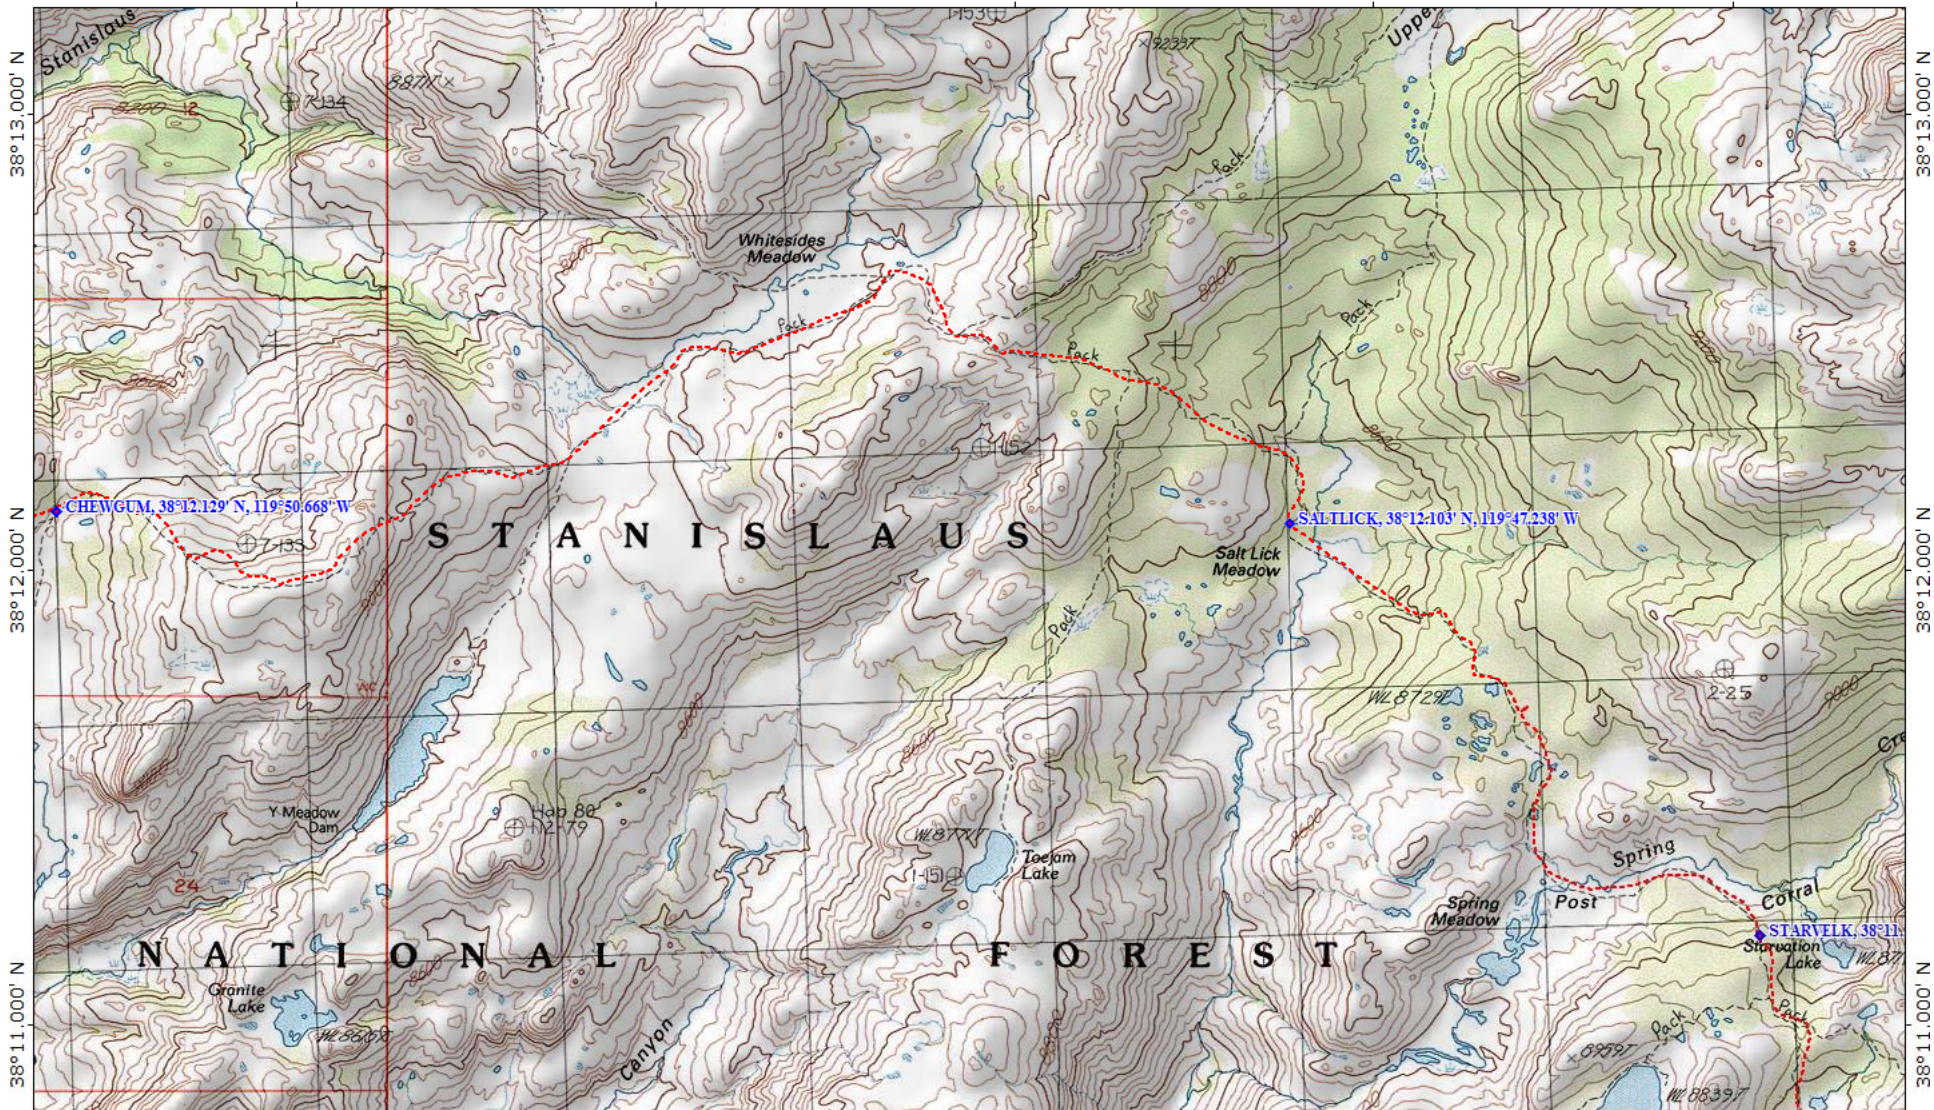

119°50.000' W

119°49.000' W

119°48.000' W

119°47.000' W

WGS84 119°46.000' W

TN \nearrow MN
14 1/2°

Map created with TOPO!® ©2003 National Geographic (www.nationalgeographic.com/topo)

CRABTREE CAMPLAKE PIUTEMDW PIUTELK JEWELLDEERLAKE STARVELK SALTICK CHEWGUM GIACABIN